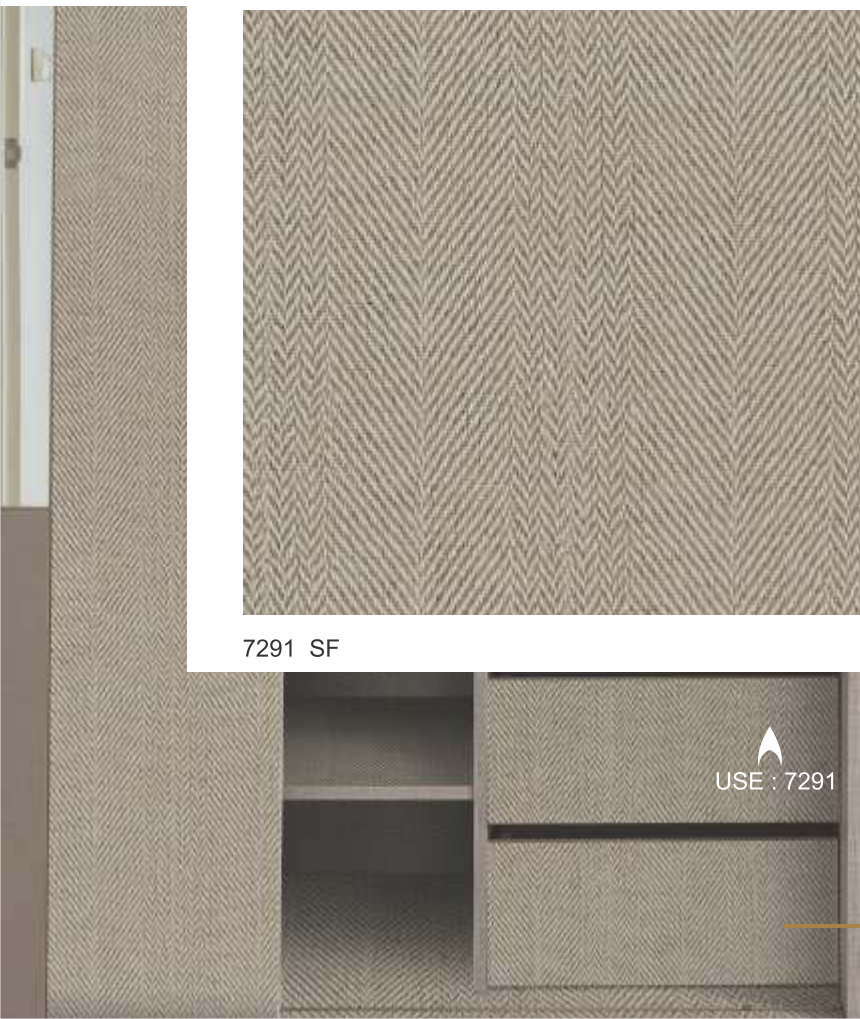

Amazing to witness and even more delightful to feel, this Fabric Collection is

7290 SF

7283 SF

7291 SF

7284 SF

**ICONIC
ACCENTS**

SUEDE FINISH

CLASSY
GLAMOUR

Adopt the contemporary decor trends by adorning your spaces in the charisma of our classy

TAJPURIA[®]
PRECISION PERFORMANCE. DELIVERED!
LAMINATES | PLYWOOD

7287 SF

7288 SF

7285 SF

7286 SF

Impressive

SUEDE FINISH

Our subtly colored laminates paired with their rich texture, creates the perfect decor experience.

7215 SF

7201 SF | WHITE

7202 SF | OFF WHITE

7204 SF | SILVER GREY

7203 SF | BLACK

BRILLIANT
DESIGNS